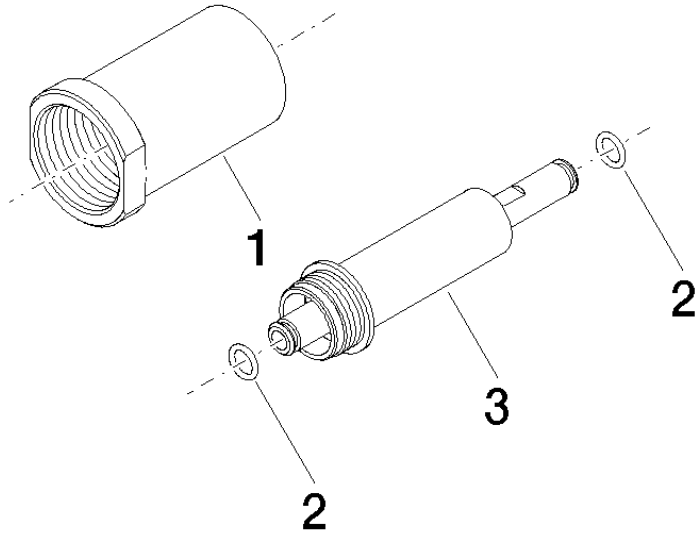

Extension 25 mm -

12 179 970 90

Extension 25 mm -

12 179 970 90

for wall mounting 35 003 970 90

Can only be combined with exposed trim parts 36
804 661-FF.

Extension 25 mm -

12 179 970 90

mm [inches]

Extension 25 mm -

12 179 970 90

Spare parts list

No.	Item Number	Name	Quantity used	Delivery time
1	09 21 02 129 90	sleeve	1	60
2	09 14 10 139 90	seal	2	2
3	09 24 04 211 10 90	nipple	1	2