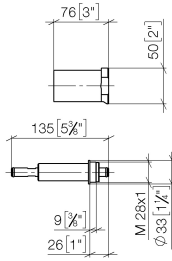

Extension 25 mm -

12 179 970 90

Extension 25 mm -

12 179 970 90

for wall mounting 35 003 970 90

Can only be combined with exposed trim parts 36
804 661-FF.

Extension 25 mm -

12 179 970 90

mm [inches]

Extension 25 mm -

12 179 970 90

Spare parts list

No.	Item Number	Name	Quantity used	Delivery time
1	09 21 02 129 90	sleeve	1	60
2	09 14 10 139 90	seal	2	2
3	09 24 04 211 10 90	nipple	1	2